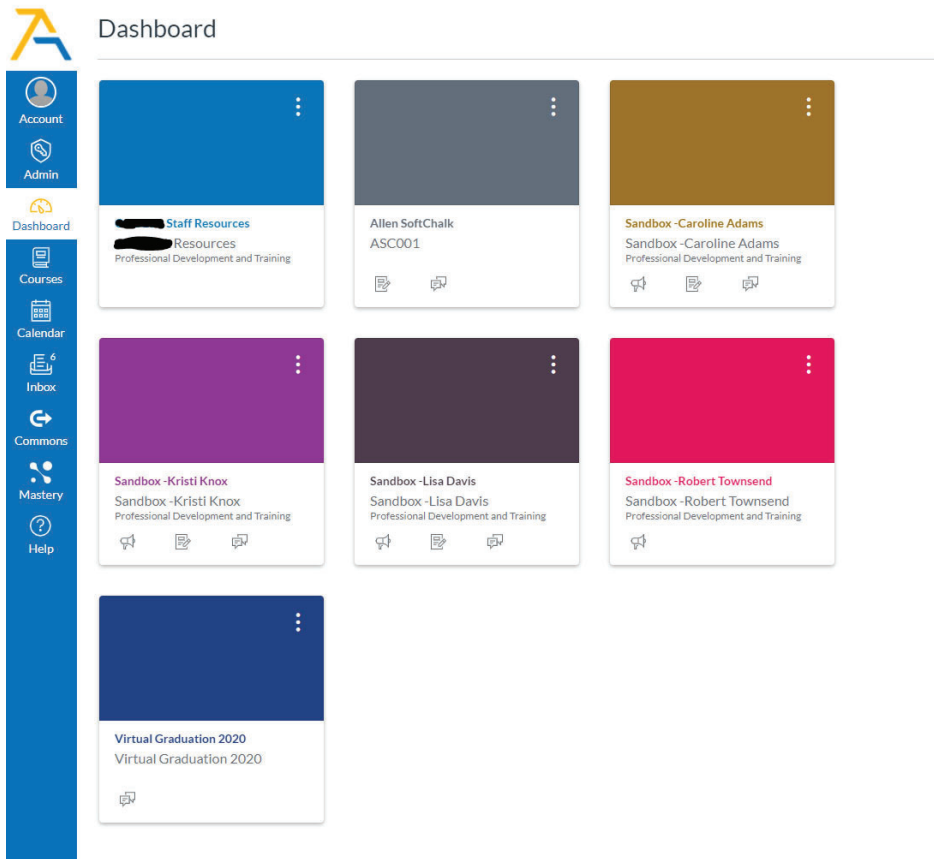

# NAVIGATING CANVAS HOMEPAGE

After logging into the Canvas homepage you will notice a few key items. In the middle of the page will be all your enrolled courses. Click on the course to enter the class.

On the left are various navigation options. Dashboard, Courses, Calendar, Inbox, and Help

-**Dashboard** will take you back to the Course Homepage

-**Courses** will allow you to easily navigate between your different courses offered

-**Calendar** displays a calendar for the student

-**Inbox** will display an email box where your teacher may send you many communications

-**Help** will offer you a series of support and help options and in the lower left hand corner there is a support chat for immediate connect to a technician

# NAVIGATING YOUR CLASS

All classes will have a similar look and feel. On the left side will be the navigation pane which will allow you to see Announcements, Discussions, Grades, and access to some external curriculum.