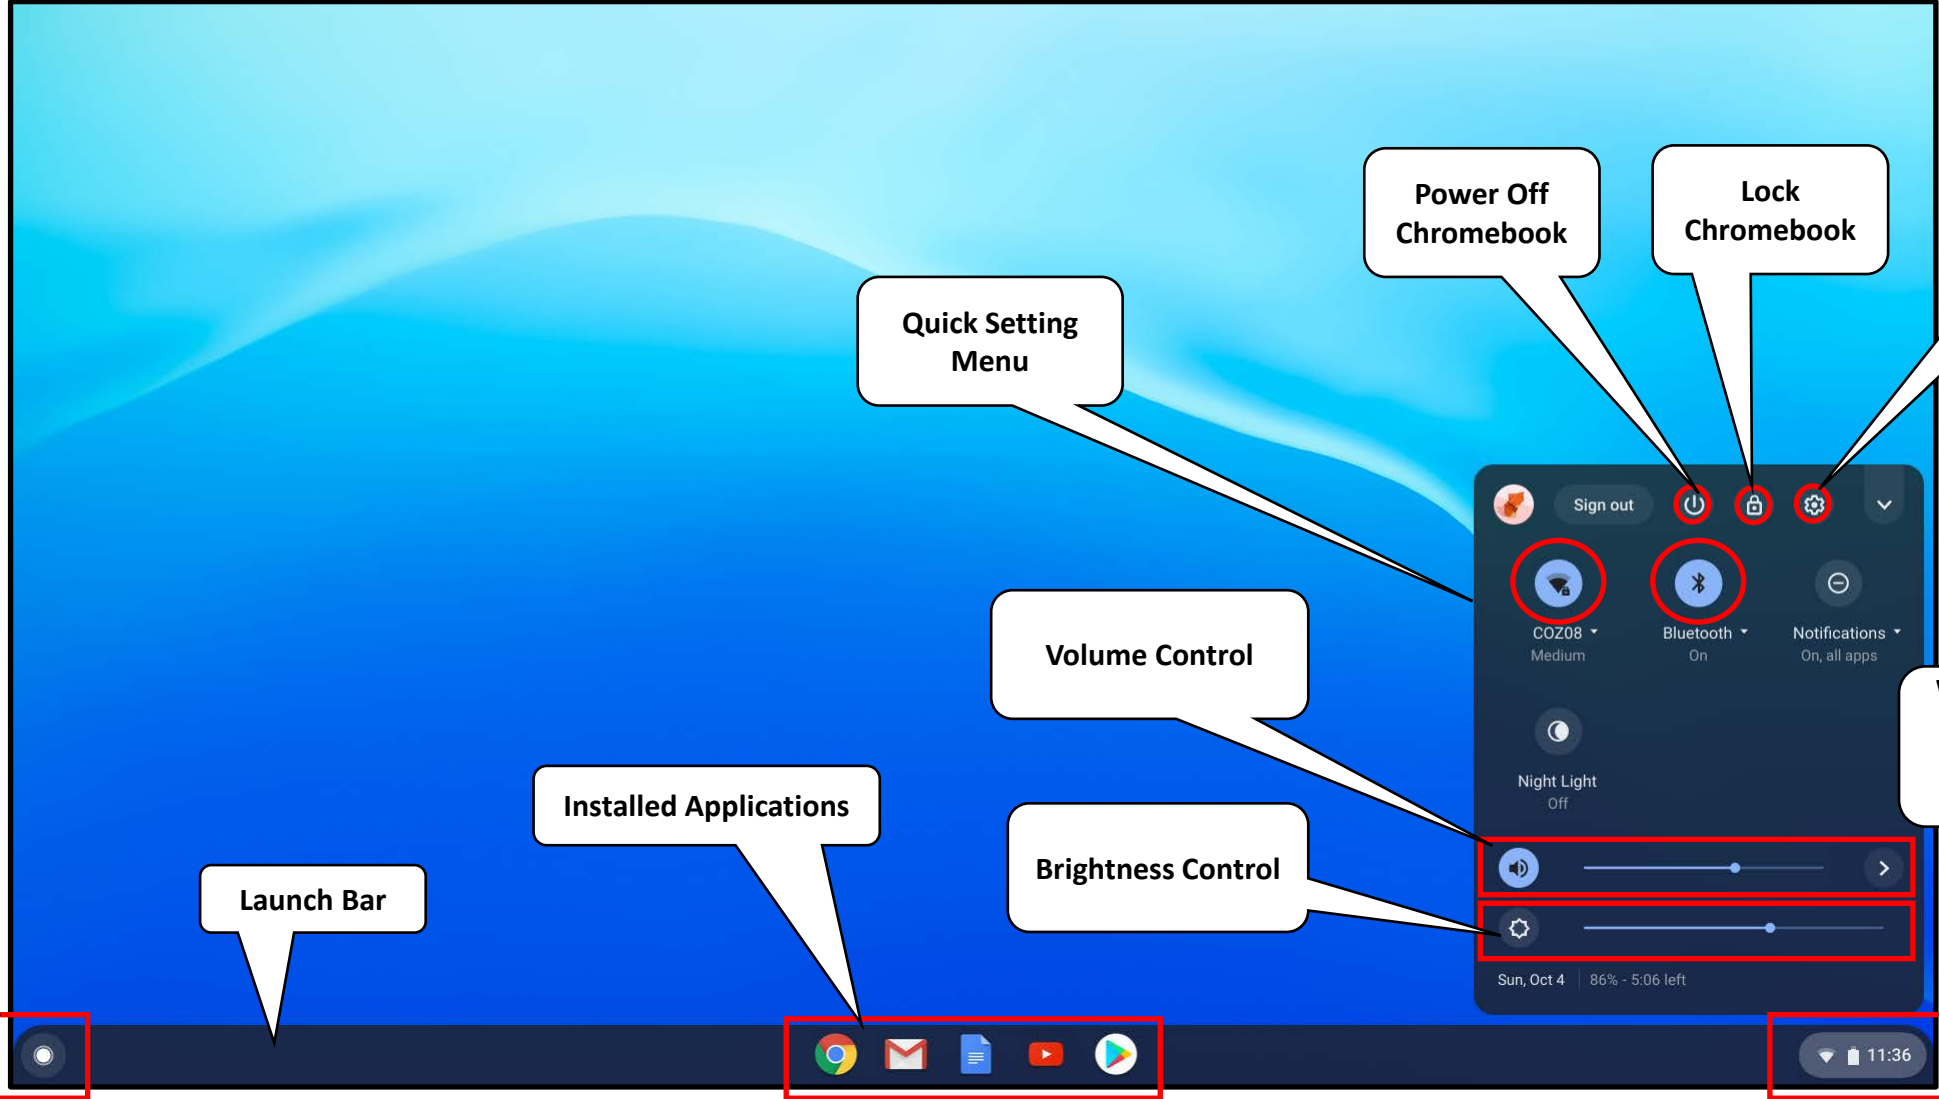

EXPLORING YOUR LAPTOP

Click here to open a Google search window

Launch Bar

Installed Applications

Quick Setting Menu

Volume Control

Brightness Control

Power Off Chromebook

Lock Chromebook

Setting Menu

WIFI/Battery Status and Click to open Quick Setting Menu

HAPPY LEARNING!!!